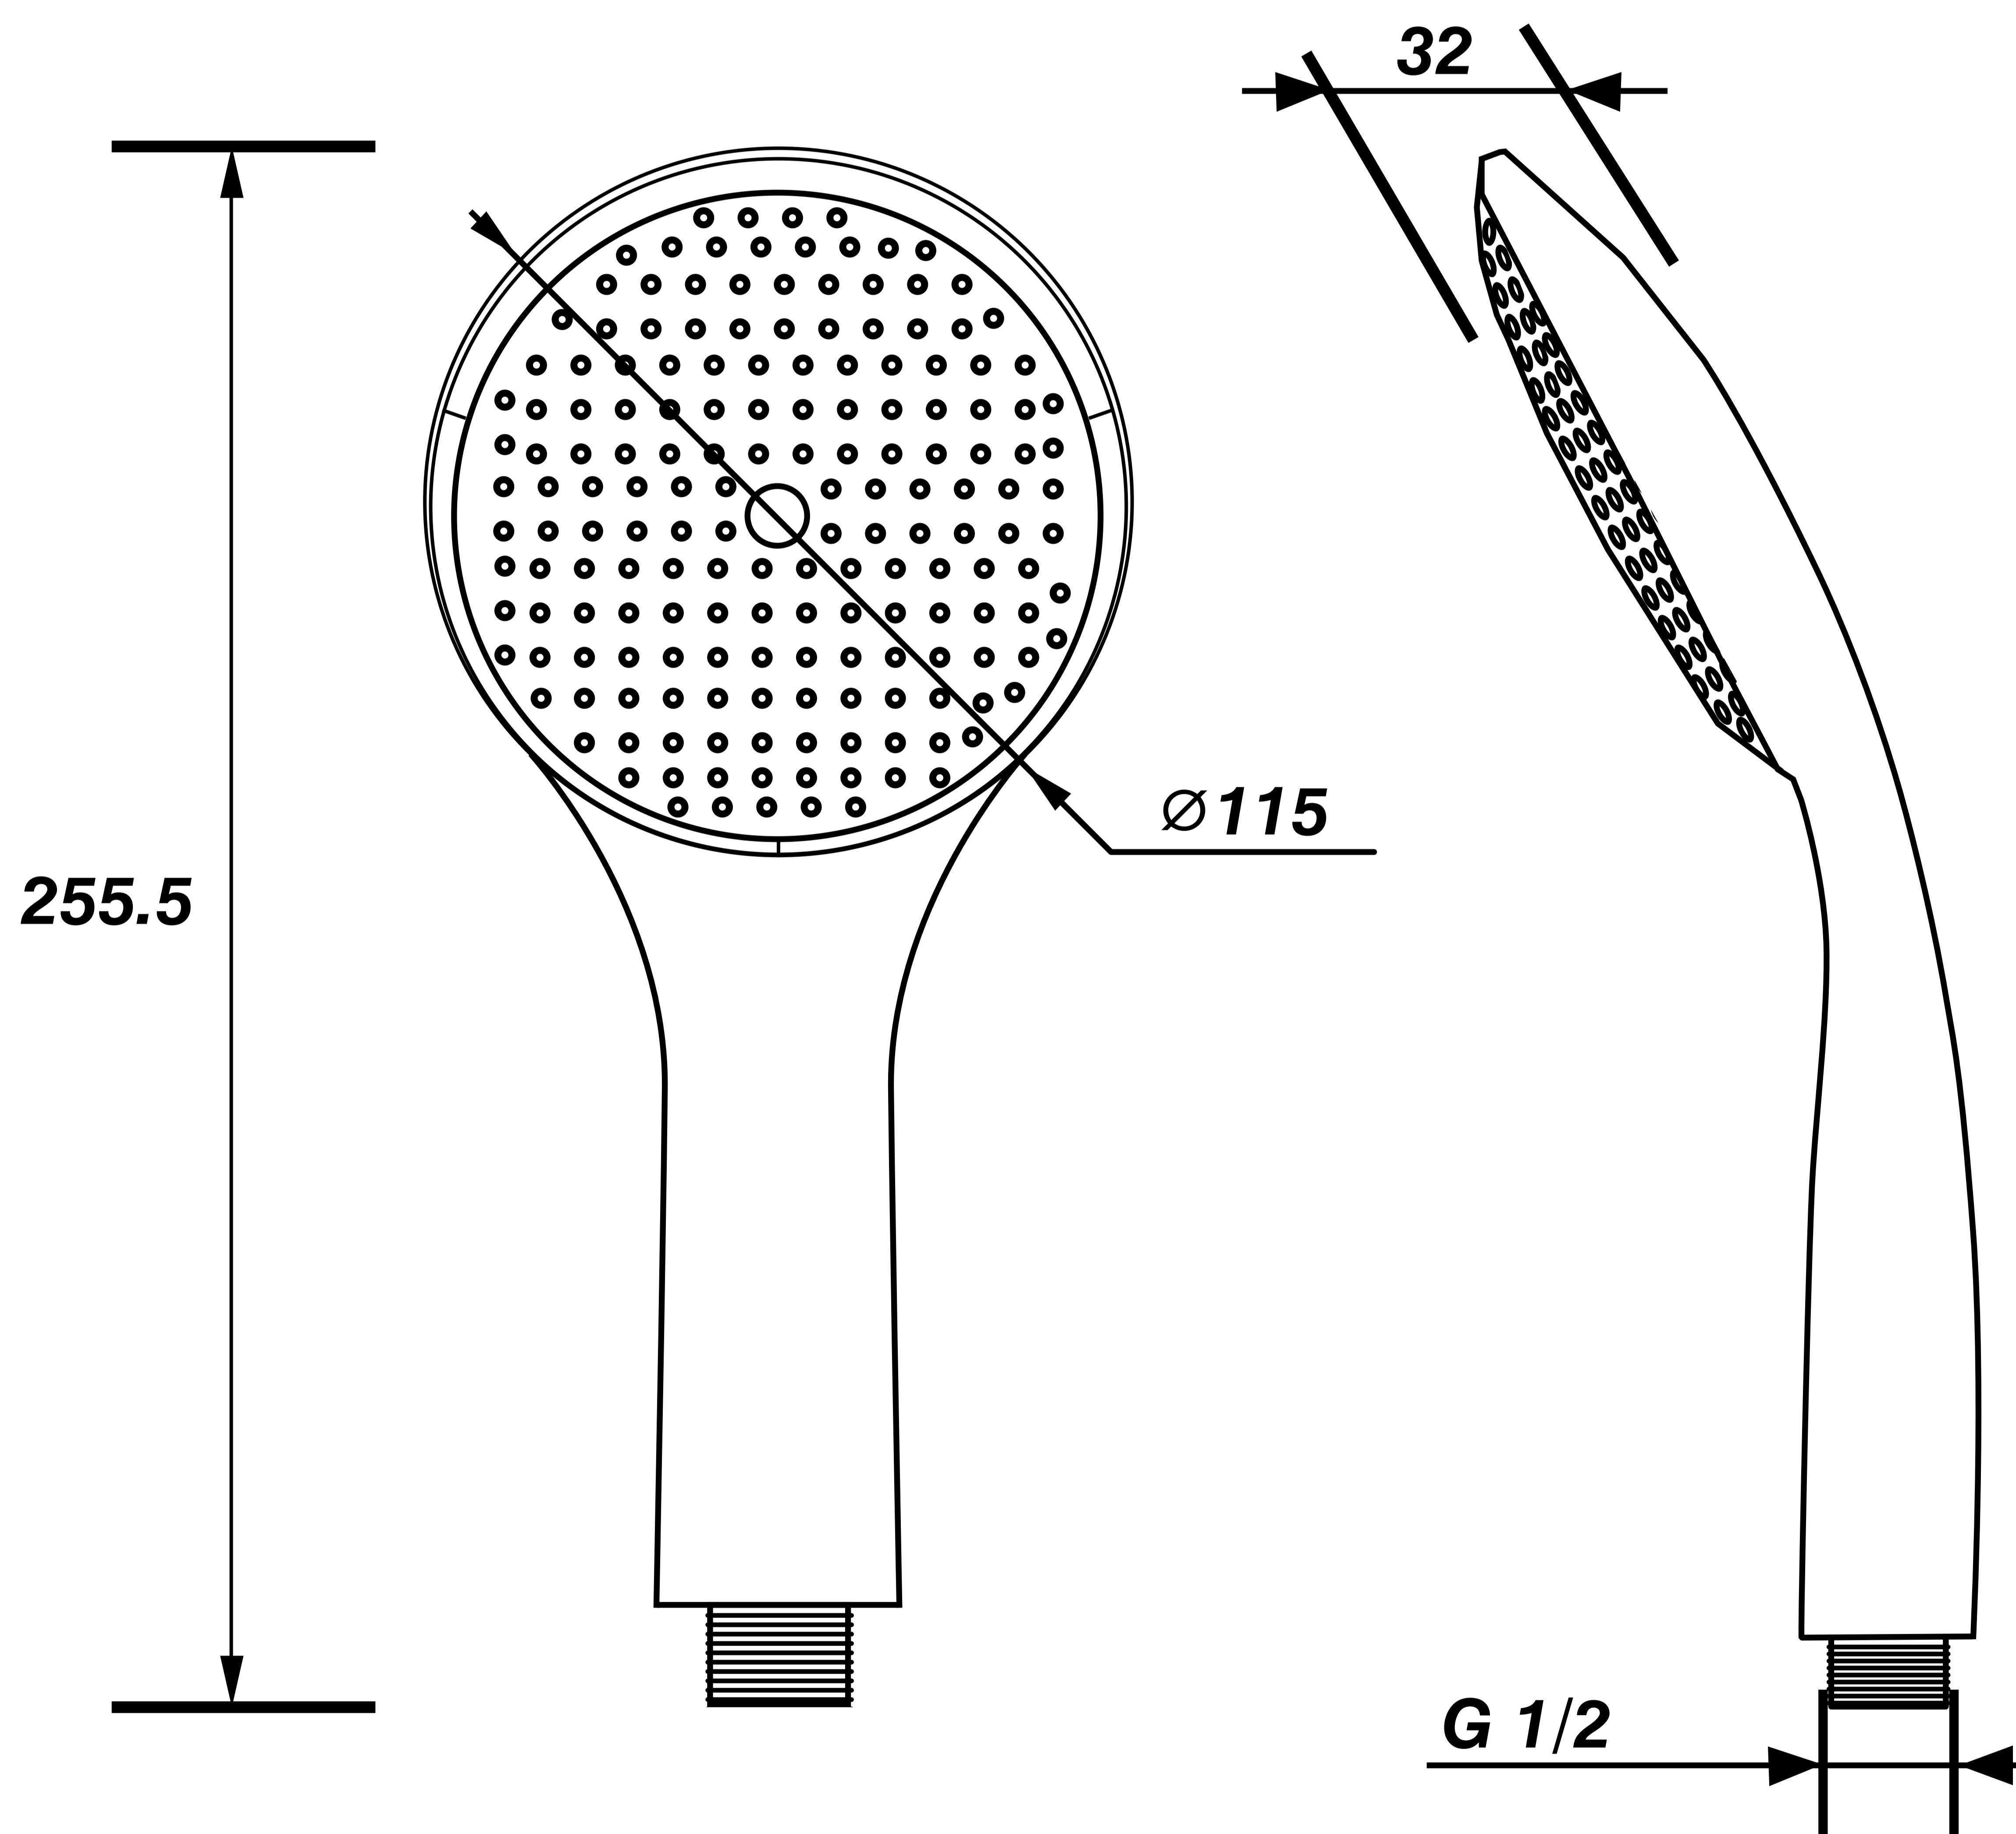

# ABS Hand Shower

Product Code : 28158

## Technical Drawing

All dimension are in mm